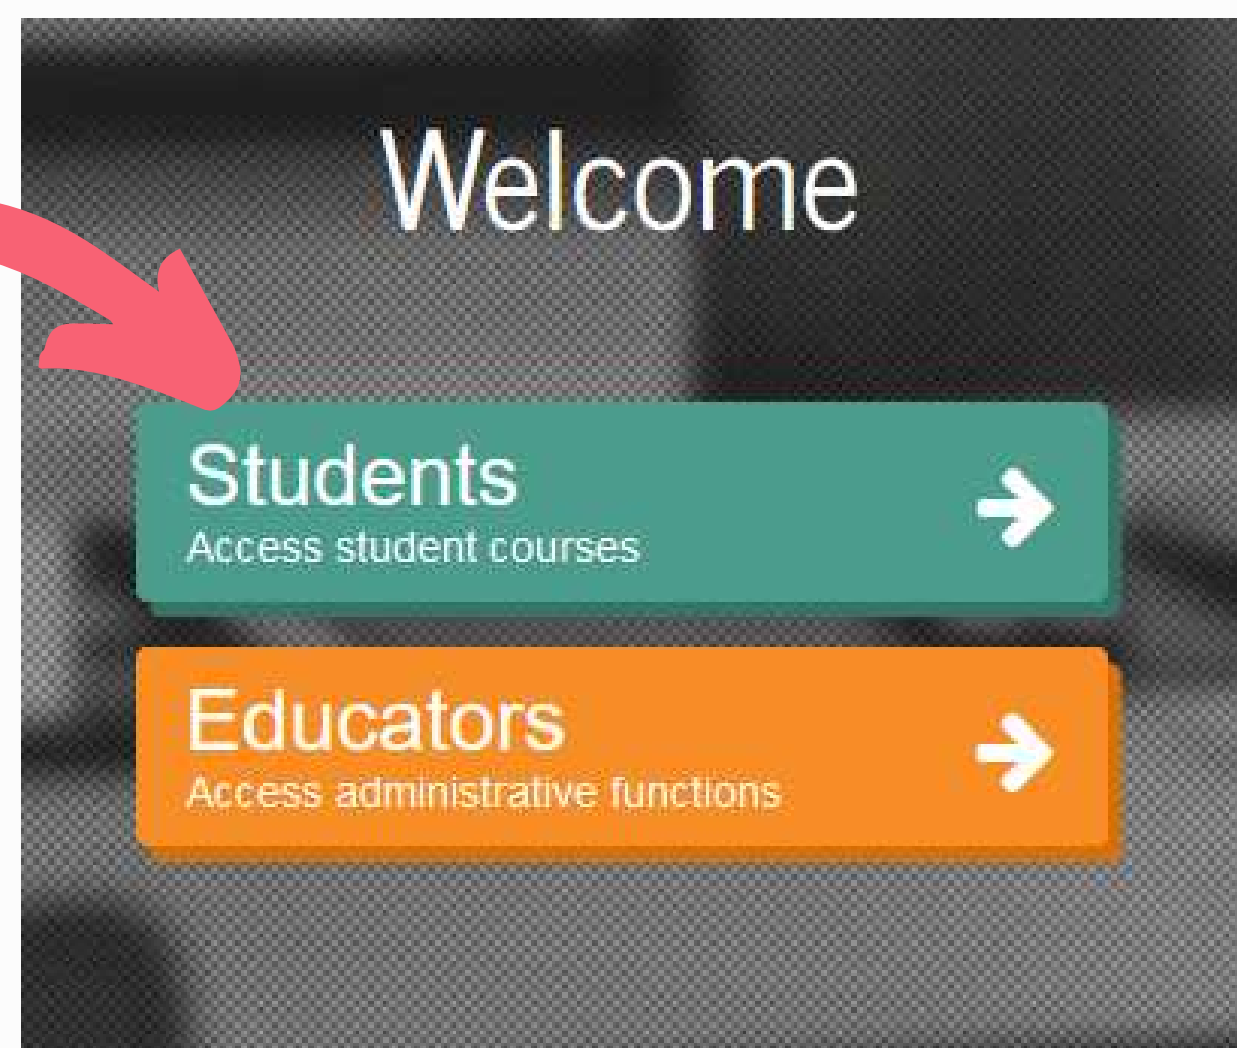

How to Access Edgenuity

START AT: LAJOYA.TUHSD.ORG

CLICK "ONLINE LEARNING LAUNCHPAD"

Click on Edgenuity

From the Launchpad, click on Edgenuity under Helpful Resources

Select Students

Sign In

Use your username and password to log in

*Username is your first name, last initial, day of birth, last 3 of ID

*Password is your ID number, lowercase first name initial, capitalized last name initial, !

(exclamation point)

A screenshot of a "Student Login" form. It has two input fields: "USERNAME" with the value "JoseM01456" and "PASSWORD" with masked characters. Below the fields are two buttons: "Forgot your password?" and "LOG IN". A red arrow points from the "LOG IN" button to the "PASSWORD" field.